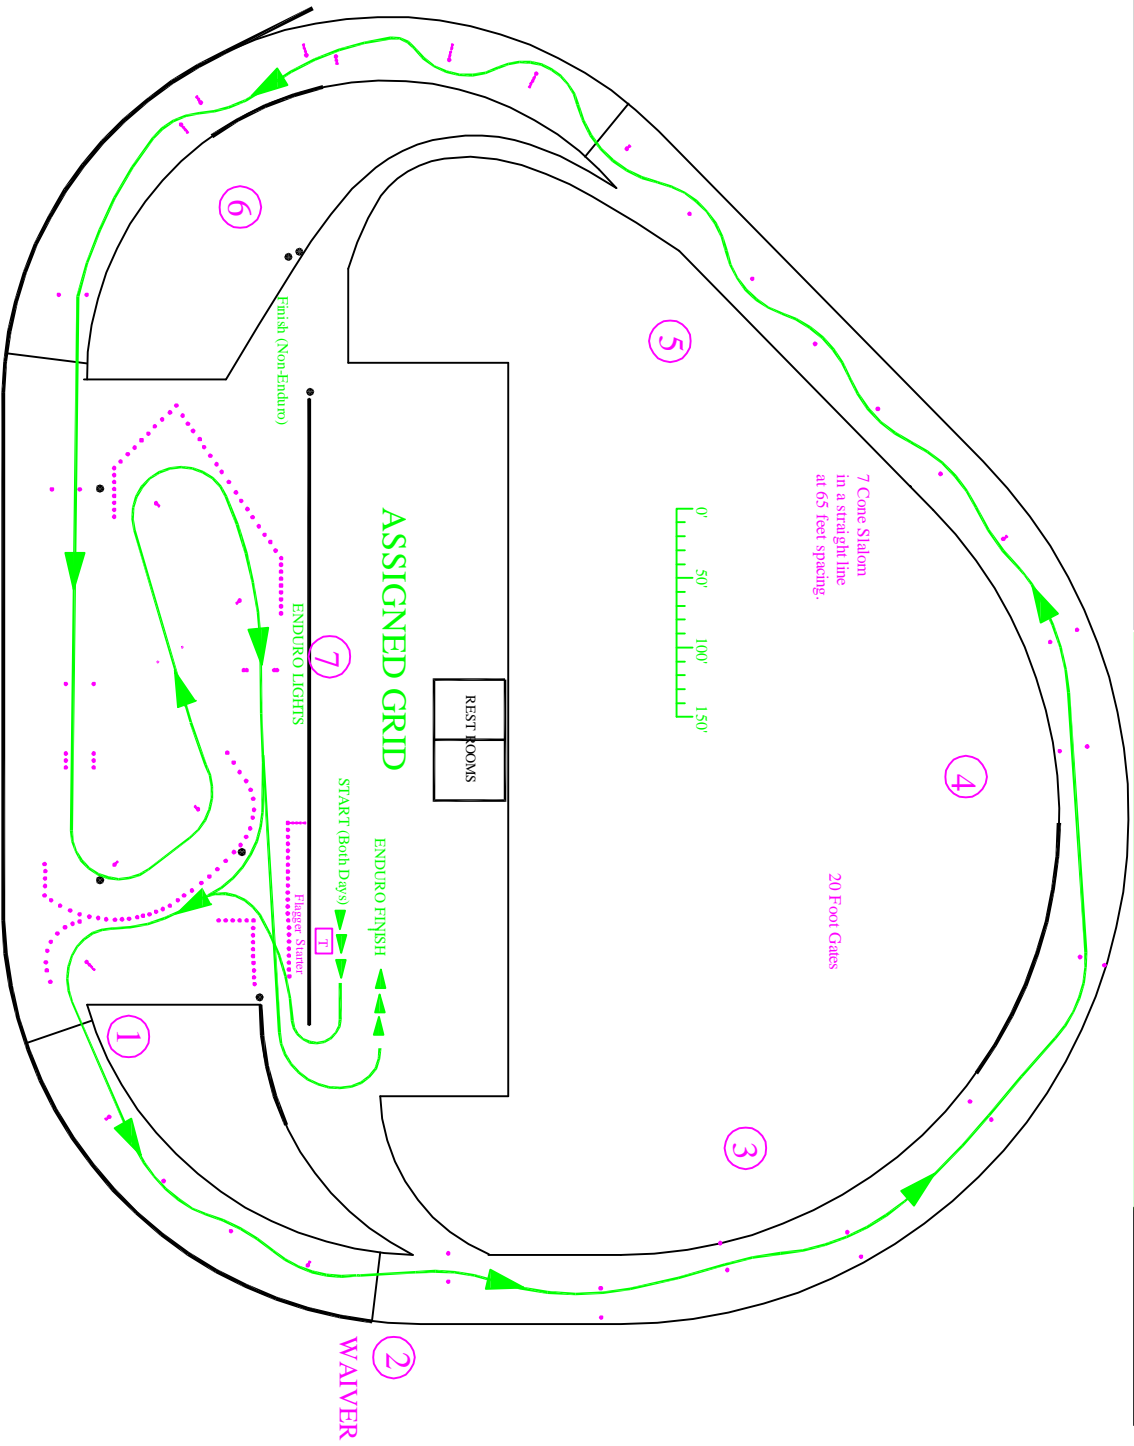

<p>Car Wash Express Detail Oil Change</p>	

20 Foot Gates